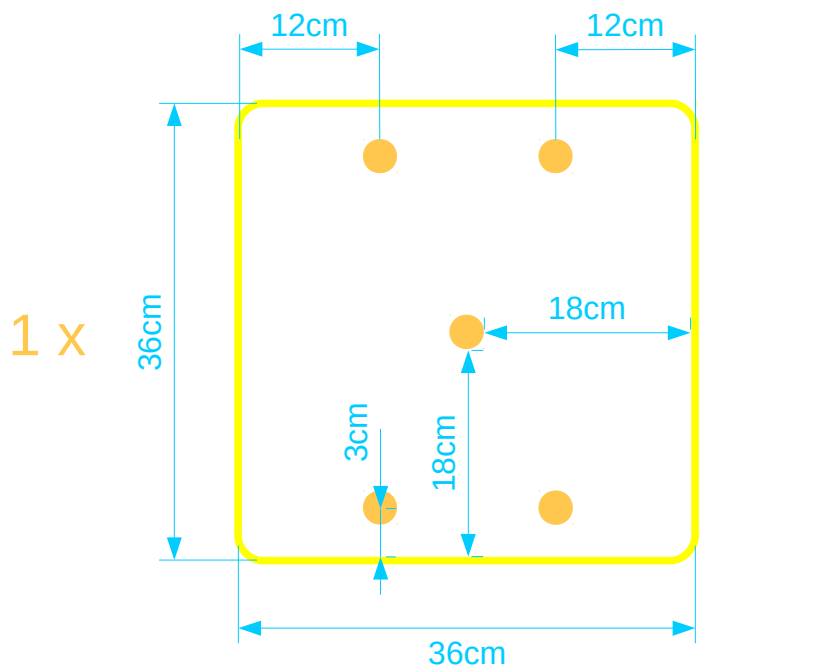

Schoeneberg Stool

a Berlin Grid Version

lid

16mm

legs

Ø 50mm or more

connector bars

Ø 50mm or more .

fastener rods

Ø 20mm

fastener rod

Ø 20mm

Schoeneberg Stool → Chair

a Berlin Grid Version