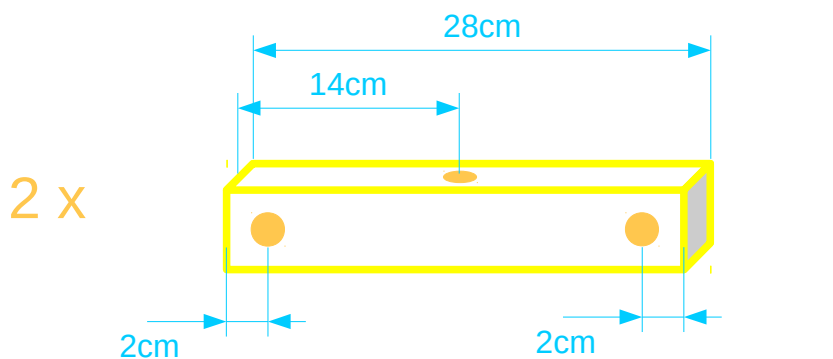

Schoeneberg Stool

a Berlin Grid Version

lid

16mm

legs

Ø 50mm or more

connector bars

Ø 50mm or more .

fastener rods

Ø 20mm

fastener rod

Ø 20mm

Schoeneberg Stool → Chair

a Berlin Grid Version