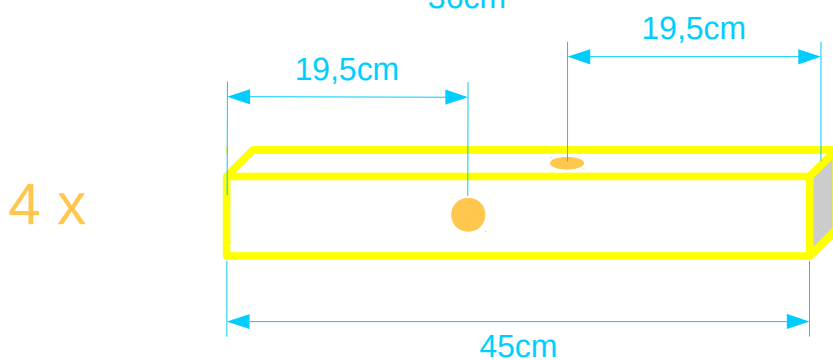

Schoeneberg Stool

a Berlin Grid Version

lid

16mm

legs

Ø 50mm or more

connector bars

Ø 50mm or more .

fastener rods

Ø 20mm

fastener rod

Ø 20mm

Schoeneberg Stool → Chair

a Berlin Grid Version